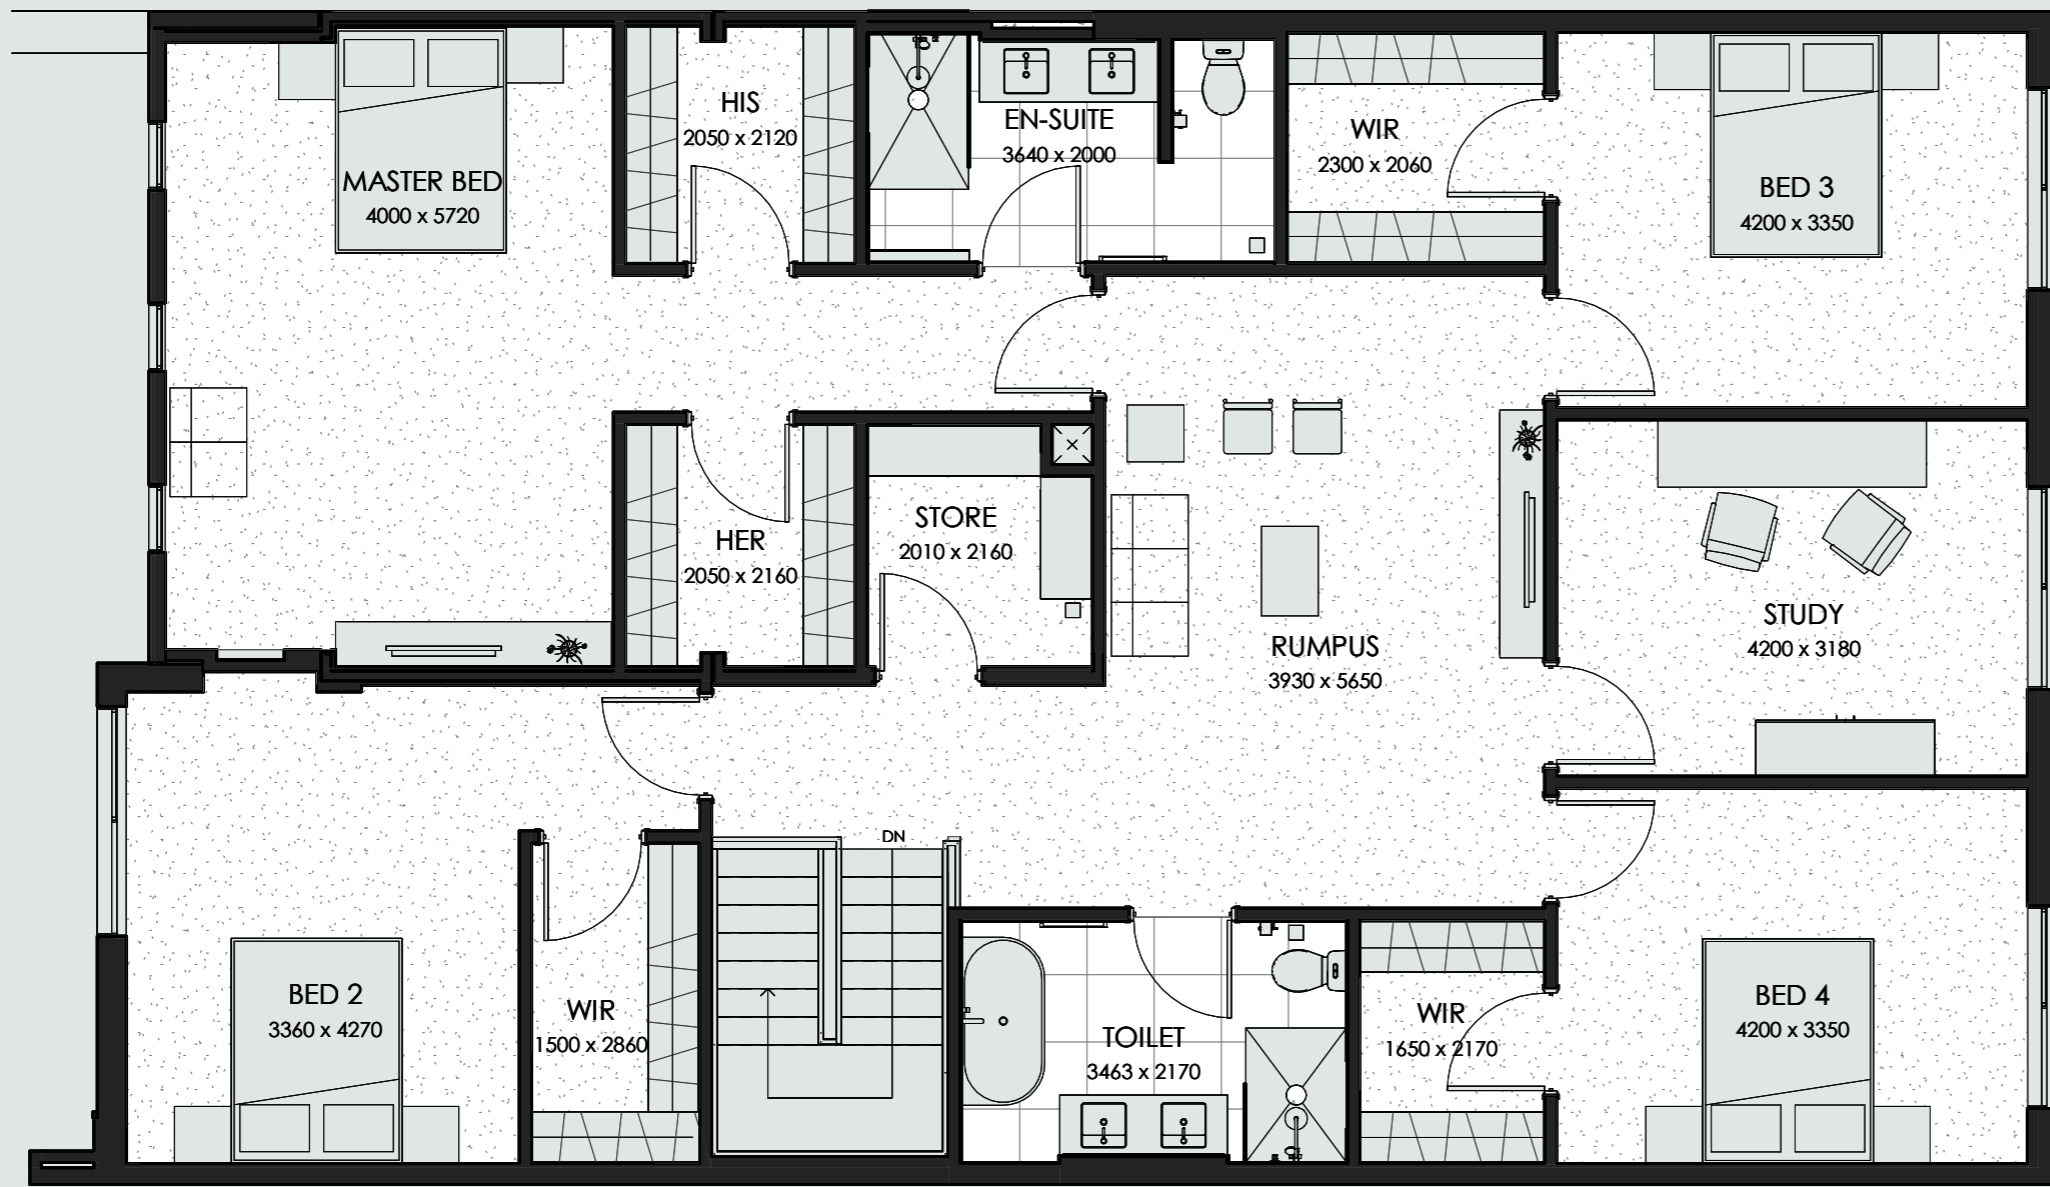

NORTH

Maplestone

SUNBURY

Lot 802 Boxelder Street,
SUNBURY

BEDROOMS	4
STUDIES	2
BATHROOMS	3
GARAGE	2

LOT SITE AREA	262m ²
GROUND FLOOR AREA	129m ²
FIRST FLOOR AREA	181m ²
GARAGE AREA	40m ²
PORCH AREA	9m ²

Ground Floor
FLOOR PLAN

NORTH

Maplestone

SUNBURY

Lot 802 Boxelder Street,
SUNBURY

BEDROOMS	4
STUDIES	2
BATHROOMS	3
GARAGE	2

LOT SITE AREA	262m ²
GROUND FLOOR AREA	129m ²
FIRST FLOOR AREA	181m ²
GARAGE AREA	40m ²
PORCH AREA	9m ²

First Floor
FLOOR PLAN