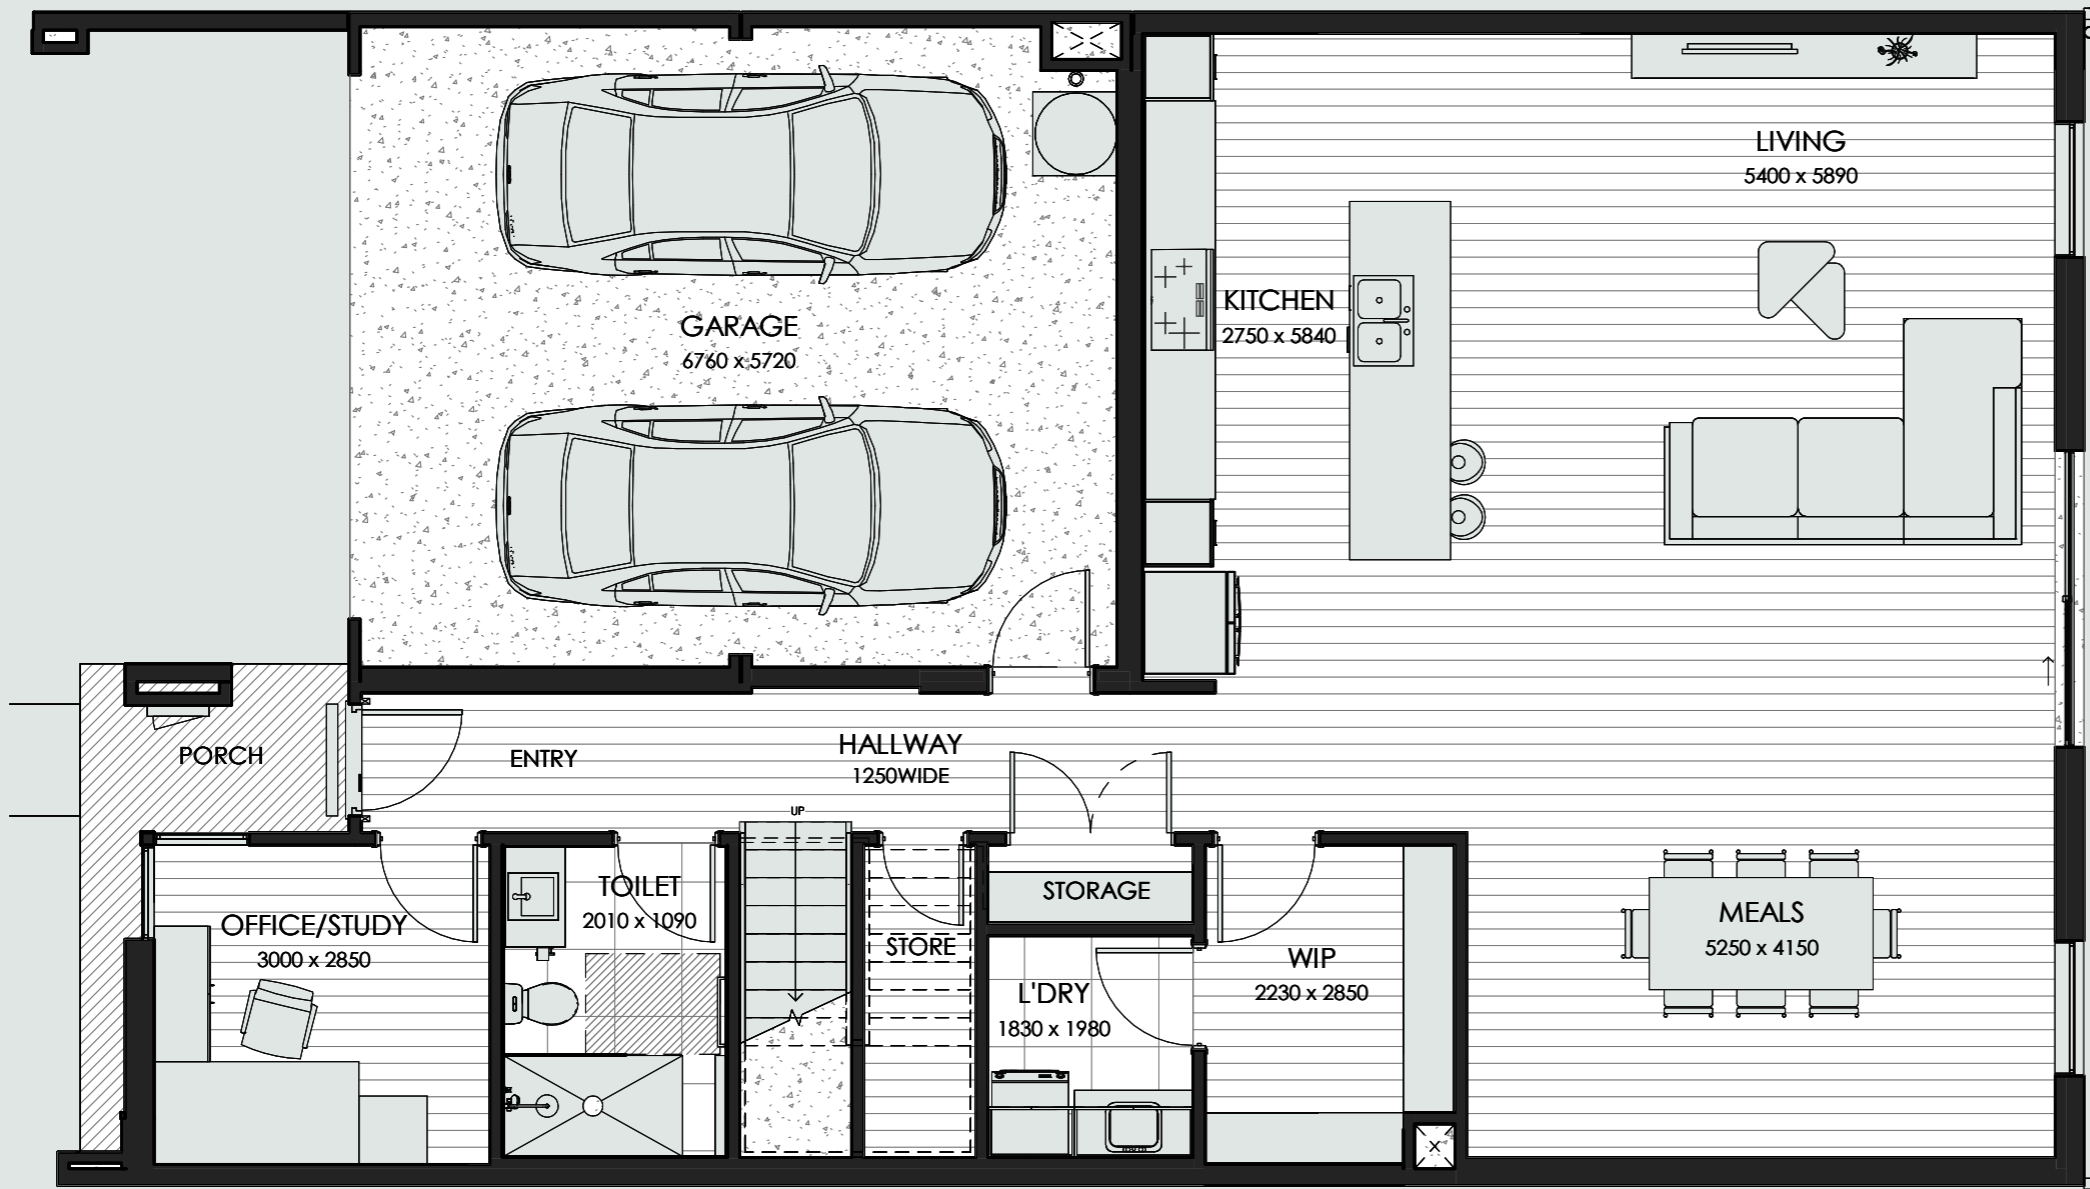

NORTH

Maplestone

SUNBURY

Lot 802 Boxelder Street,
SUNBURY

BEDROOMS	4
STUDIES	2
BATHROOMS	3
GARAGE	2

LOT SITE AREA	262m ²
GROUND FLOOR AREA	129m ²
FIRST FLOOR AREA	181m ²
GARAGE AREA	40m ²
PORCH AREA	9m ²

Ground Floor
FLOOR PLAN

NORTH

Maplestone

SUNBURY

Lot 802 Boxelder Street,
SUNBURY

BEDROOMS	4
STUDIES	2
BATHROOMS	3
GARAGE	2

LOT SITE AREA	262m ²
GROUND FLOOR AREA	129m ²
FIRST FLOOR AREA	181m ²
GARAGE AREA	40m ²
PORCH AREA	9m ²

First Floor
FLOOR PLAN