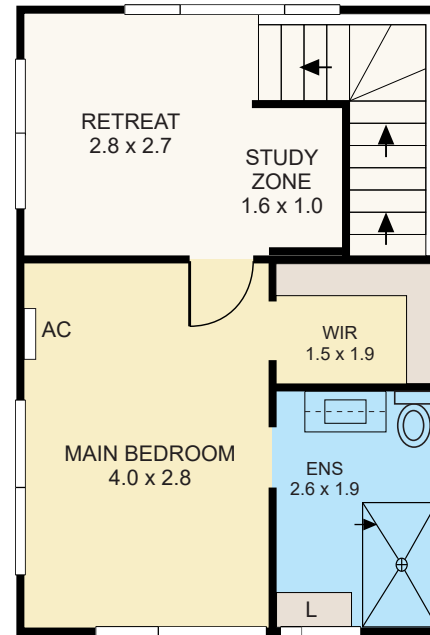

GROUND FLOOR

FIRST FLOOR

SITE PLAN

54 Kernot Crescent, Noble Park North

Disclaimer: This floorplan is for illustration purposes only and no warranty is given to its accuracy. Purchasers are advised to carry out their investigations.

TOTAL: 136m²