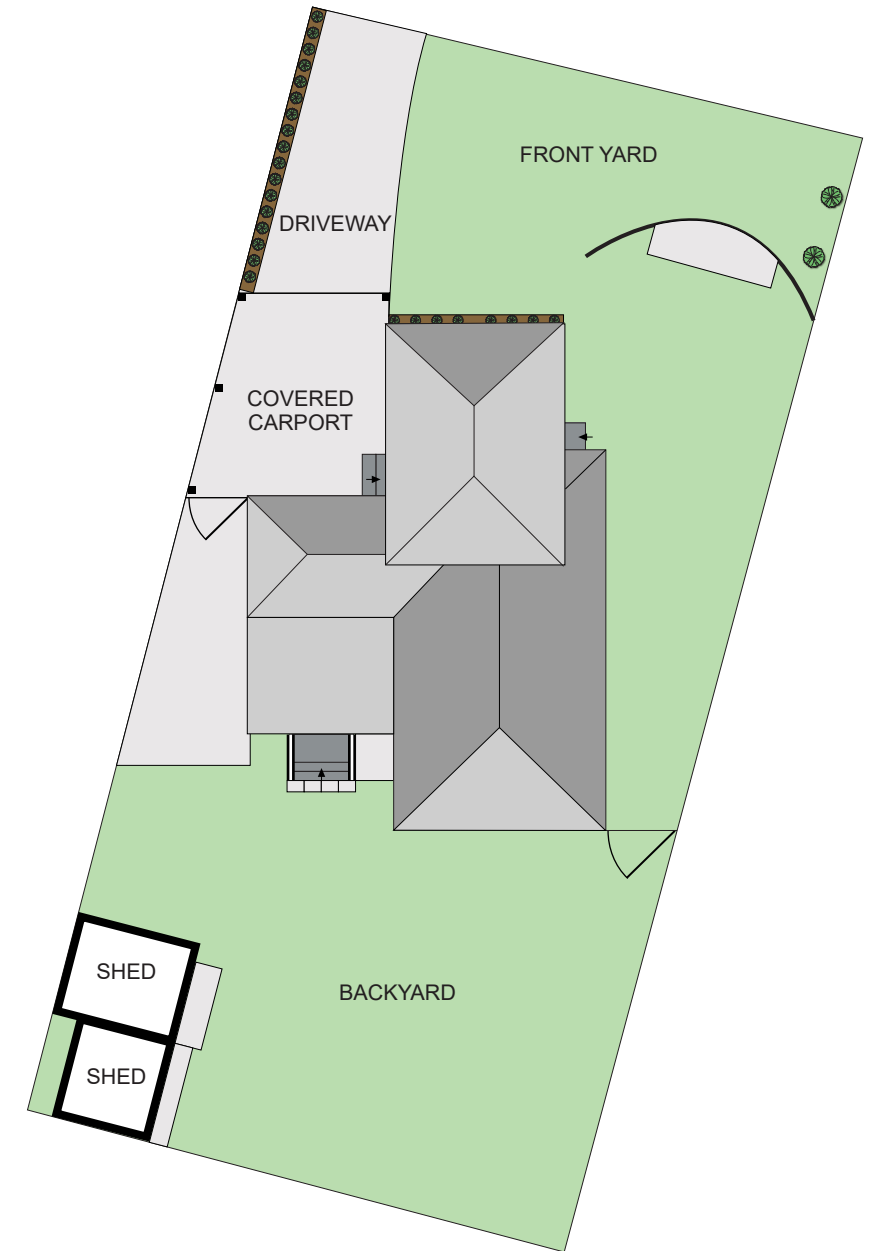

GROUND FLOOR

FIRST FLOOR

SITE PLAN

54 Kernot Crescent, Noble Park North

Disclaimer: This floorplan is for illustration purposes only and no warranty is given to its accuracy. Purchasers are advised to carry out their investigations.

TOTAL: 136m²